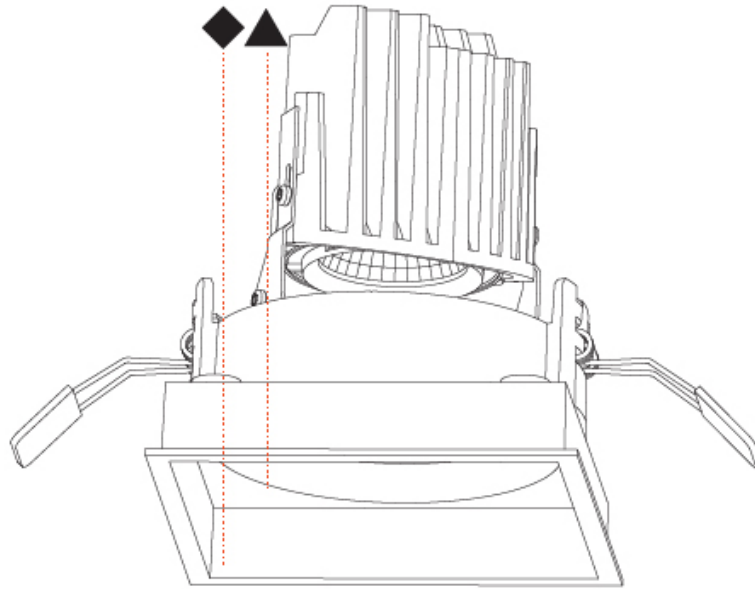

BIONIQ SQUARE ADJUSTABLE RECESSED

A35359-

PROJECT	_____
TYPE	_____
SPECIFIER	_____
QUANTITY	_____
DATE	_____