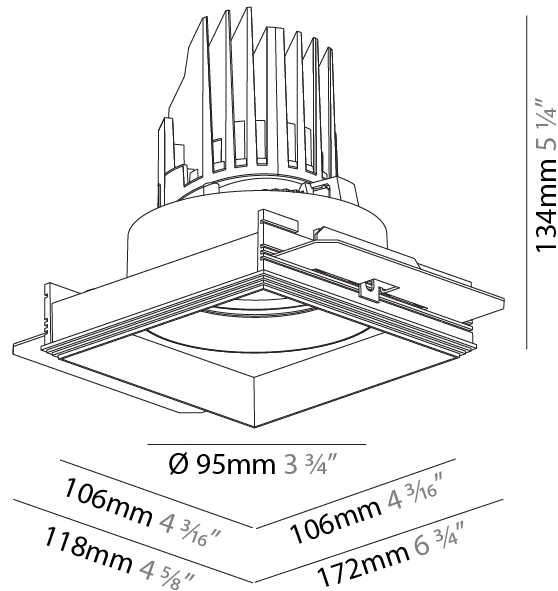

ELECTRICAL

Lamp Type: LED (Zhaga Standard)
Input Wattage (W): 16.5
Total Output Wattage (W): 14.7
Dimming: Dali Dimming
Driver Included: No
Driver Location: Recessed Housing
Driver Type: Constant Current - 120Vac
Driver Class: Class 2
Housing: See Components
Input Voltage (V): 120
Constant Current (MA): 350

LED

Number of LEDs: 1
Max. Delivered Lumen (lm): 770
Nominal Lumen (lm): 1140
CRI: >90 CRI
Lamp Life (hrs): 50000
Upon Request: RGB-W Tunable White Special Color Temperature Special LED

OPTICAL

Reflector°: 20 / 40 / 60
Adjustability: Rotational 355°; Tilt 30°
Upon Request: Special Beam Angles

RATINGS AND CERTIFICATIONS

Certified By: Certified for North American Standards
Zaneen Lighting Inc. © 2024, P.O. Box 3387, Fort St. Vrain, CO 80521, www.zaneen.com

For international specifications by adding 'INT' at the end of the existing Model #. For assistance on 'custom' specifications, contact zteam@zaneen.com. In a constant effort to supply the best product, we reserve the right to change specifications or materials without notice. The most recent specification sheets are found at zaneen.com